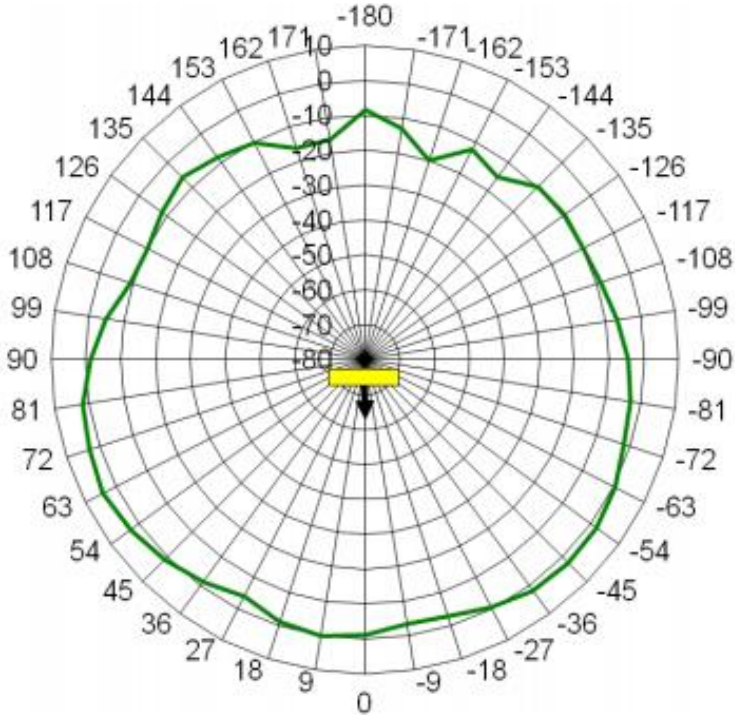

Antenna-Roof-2W

Radiation Patterns

WLAN 2400 MHz

WLAN 5300 MHz