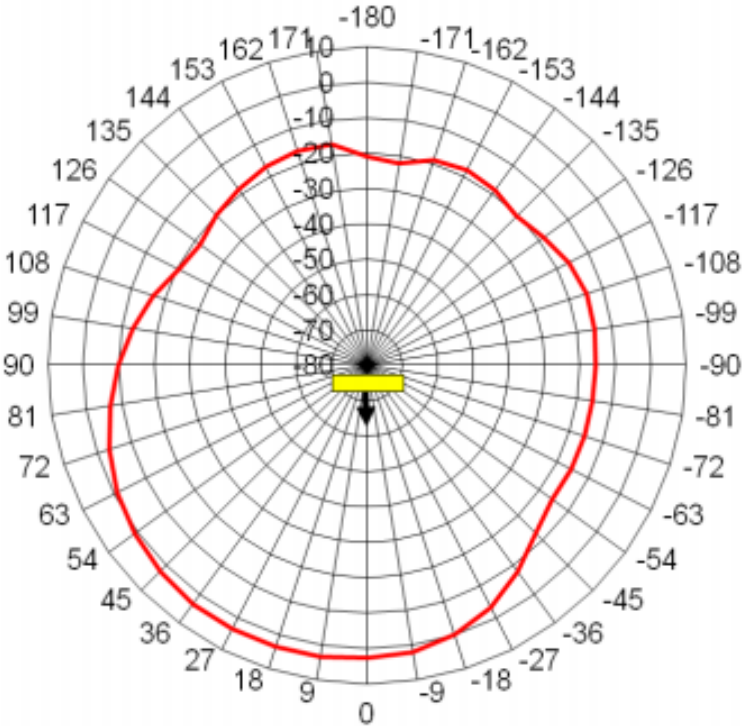

Antenna-Roof-2W

Radiation Patterns

WLAN 2400 MHz

WLAN 5300 MHz