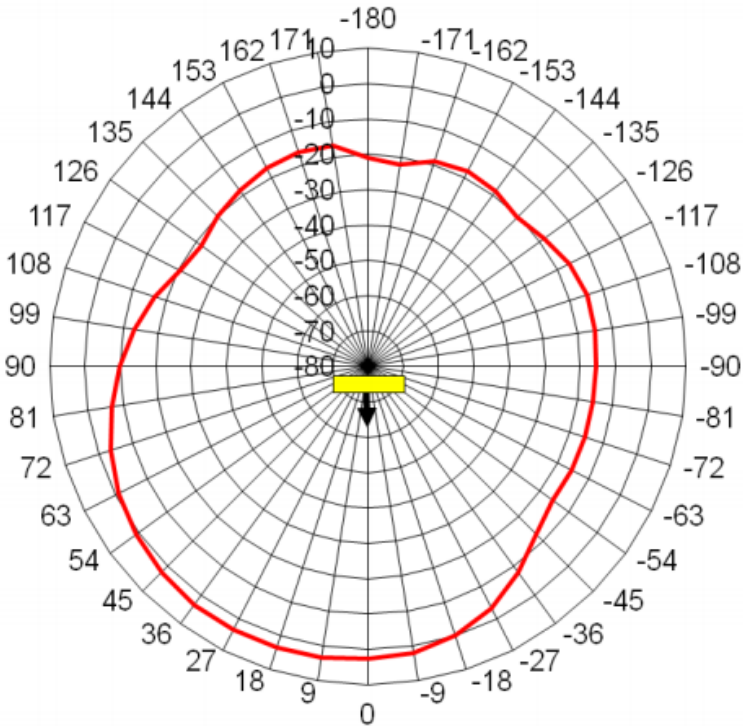

Antenna-Roof-W

Radiation Patterns

WLAN 2400 MHz

WLAN 5300 MHz