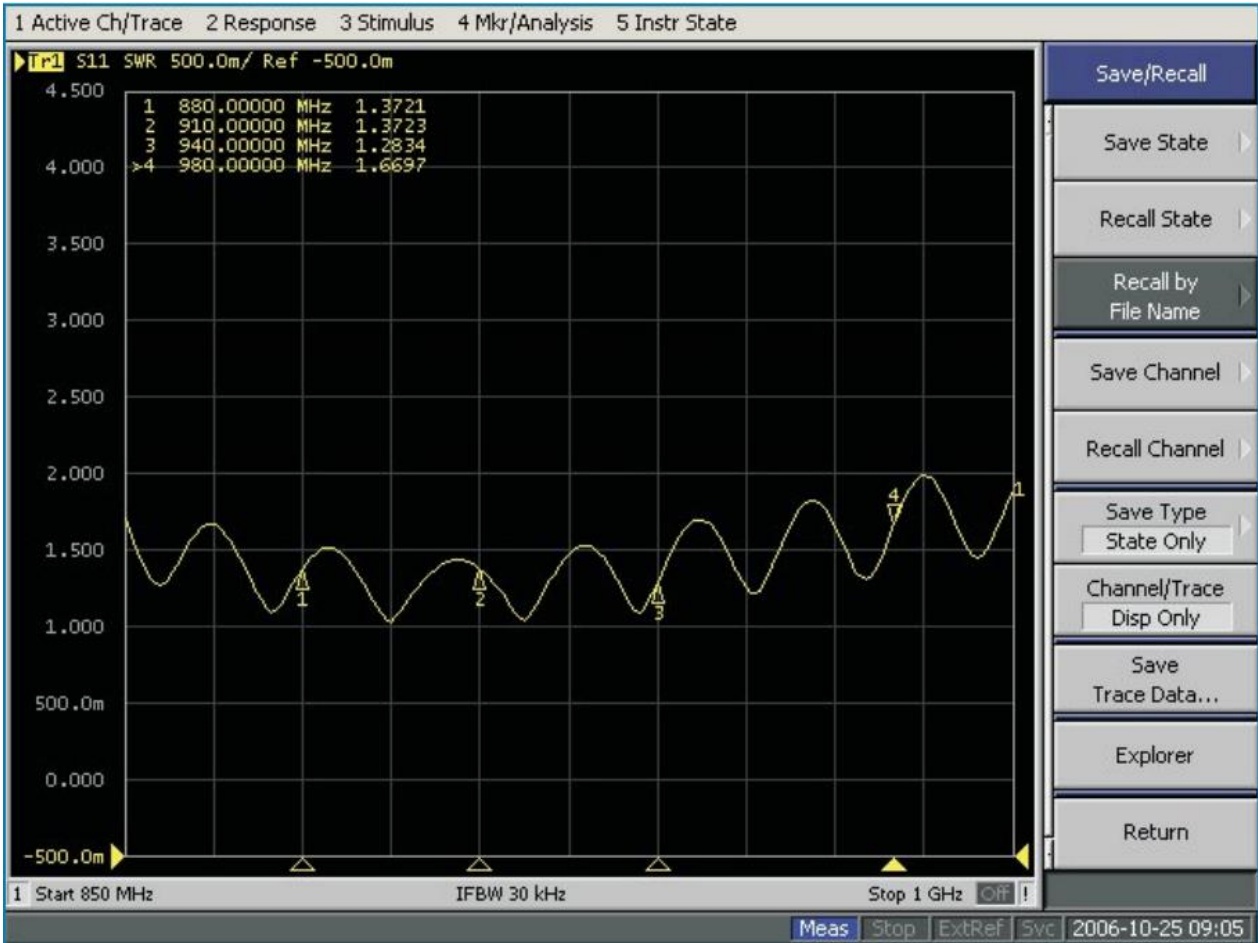

Antenna-Wall-U

SWR

1 Active Ch/Trace 2 Response 3 Stimulus 4 Mkr/Analysis 5 Instr State

S11 SWR 500.0m/ Ref -500.0m

Recall by
File Name

DVB-T

GPS

GPSRETURNLOSS

GPSVSWR

GSM900

GSMWB

PCN_UMTS

SHIELDED PATCH

STATE01

TETRA400

Return

1 Start 850 MHz

IFBW 30 kHz

Stop 3 GHz

Off

Meas

Stop

ExtRef

Svc