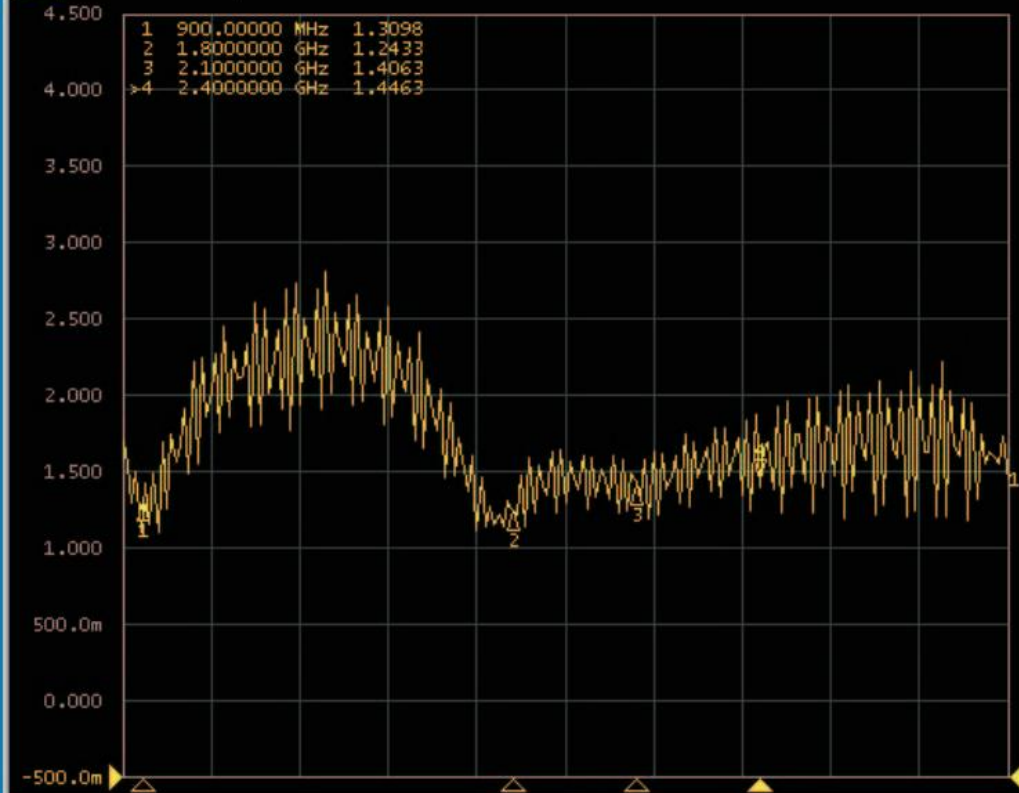

Antenna-Wall-U

SWR

1 Active Ch/Trace 2 Response 3 Stimulus 4 Mkr/Analysis 5 Instr State

S11 SWR 500.0m/ Ref -500.0m

Recall by
File Name

DVB-T

GPS

GPSRETURNLOSS

GPSVSWR

GSM900

GSMWB

PCN_UMTS

SHIELDED PATCH

STATE01

TETRA400

Return

1 Start 850 MHz

IFBW 30 kHz

Stop 3 GHz

Off

Meas

Stop

ExtRef

Svc