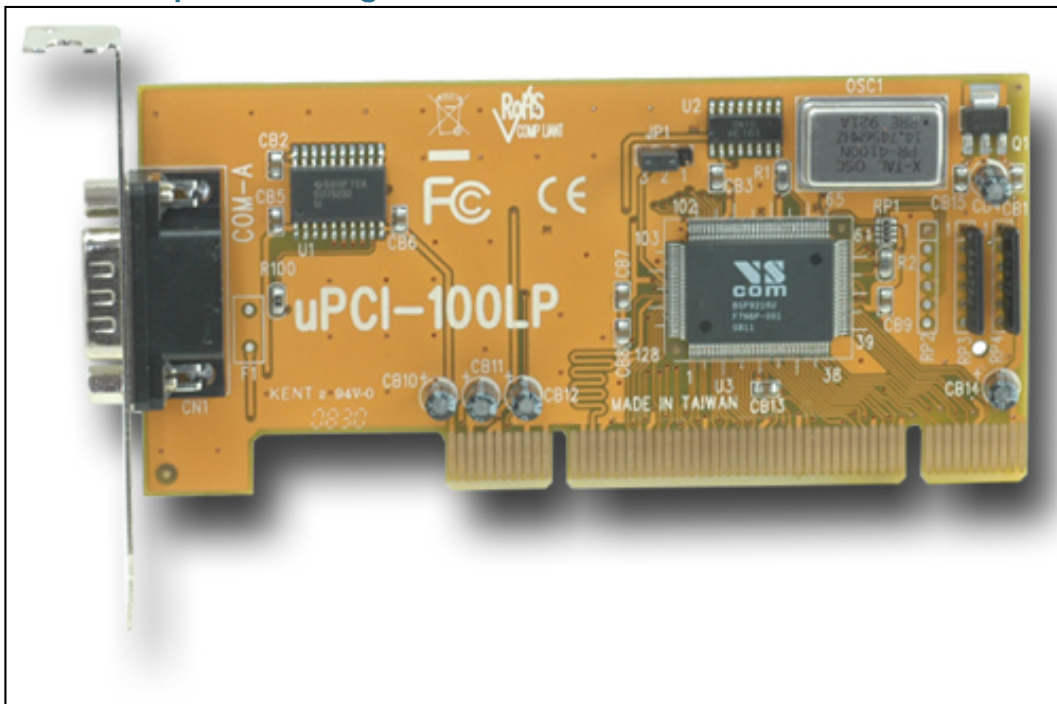

■ Full size product image

[>Back to top](#)