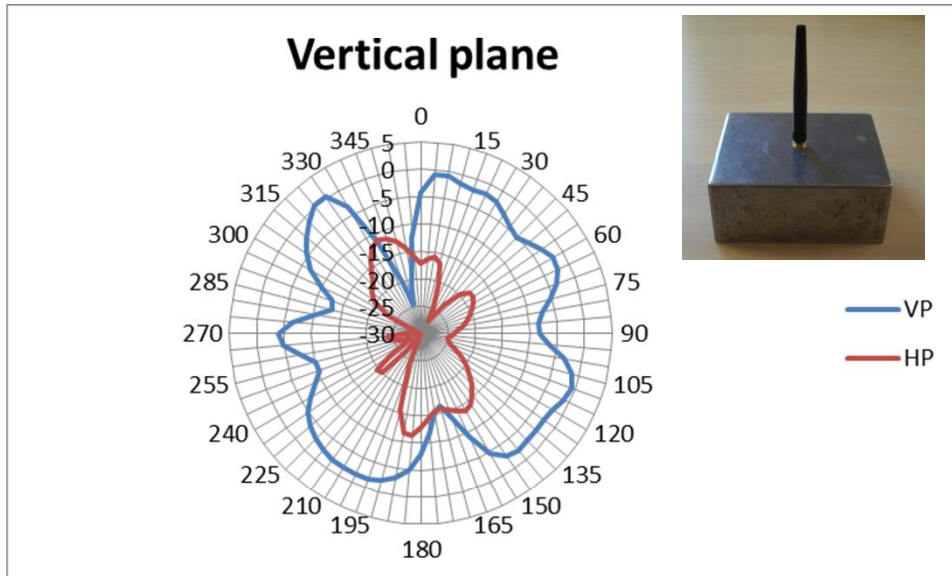

Ex-it WLAN Foldable

Radiation pattern @2.45 GHz

*Note: The performance is measured on a 120mm x 95mm x 50mm aluminum box.
Subject to change without notice.*

Ex-it WLAN Foldable

Radiation pattern @5.46 GHz

*Note: The performance is measured on a 120mm x 95mm x 50mm aluminum box.
Subject to change without notice.*