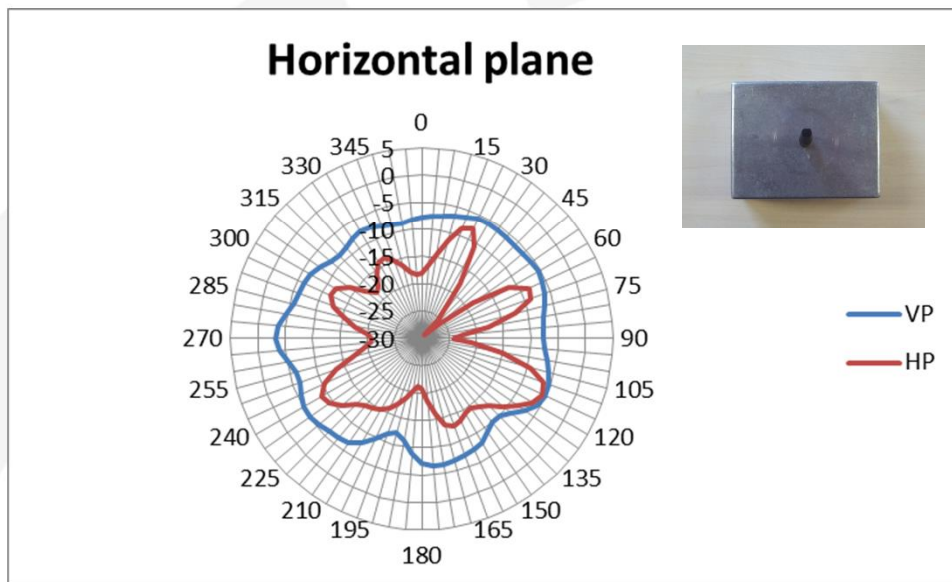

Ex-it WLAN Foldable

Radiation pattern @2.45 GHz

*Note: The performance is measured on a 120mm x 95mm x 50mm aluminum box.
Subject to change without notice.*

Ex-it WLAN Foldable

Radiation pattern @5.46 GHz

*Note: The performance is measured on a 120mm x 95mm x 50mm aluminum box.
Subject to change without notice.*