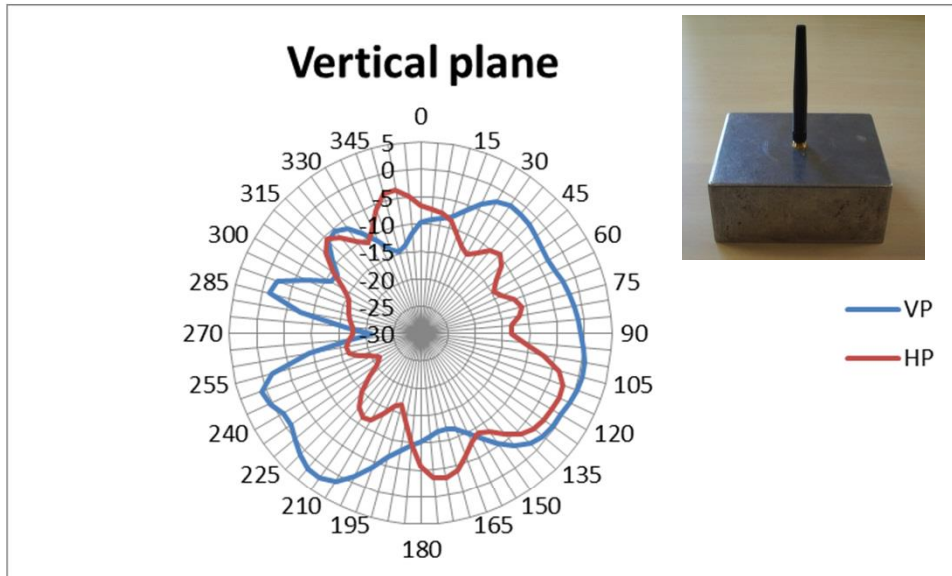

Ex-it WLAN Foldable

Radiation pattern @2.45 GHz

*Note: The performance is measured on a 120mm x 95mm x 50mm aluminum box.
Subject to change without notice.*

Ex-it WLAN Foldable

Radiation pattern @5.46 GHz

*Note: The performance is measured on a 120mm x 95mm x 50mm aluminum box.
Subject to change without notice.*