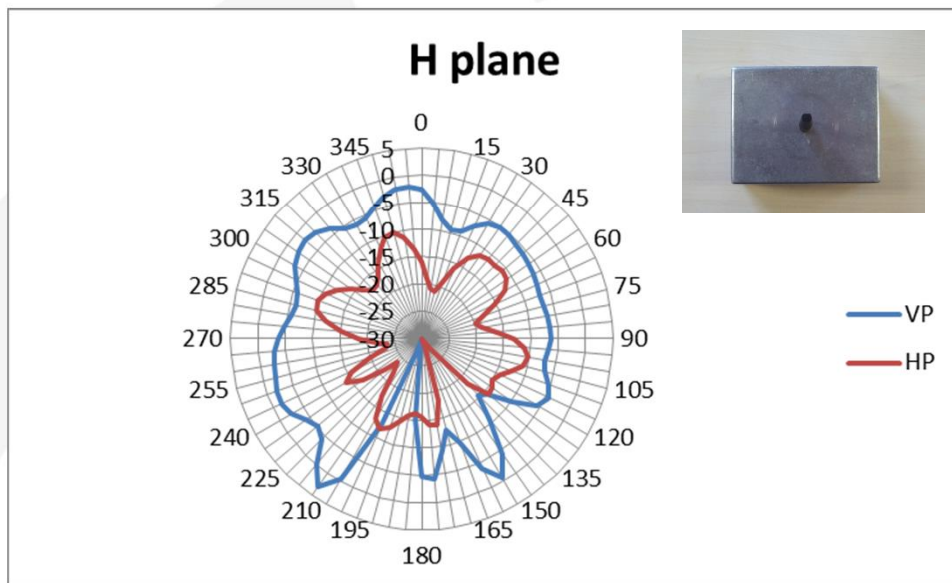

Ex-it WLAN Foldable

Radiation pattern @2.45 GHz

*Note: The performance is measured on a 120mm x 95mm x 50mm aluminum box.
Subject to change without notice.*

Ex-it WLAN Foldable

Radiation pattern @5.46 GHz

*Note: The performance is measured on a 120mm x 95mm x 50mm aluminum box.
Subject to change without notice.*