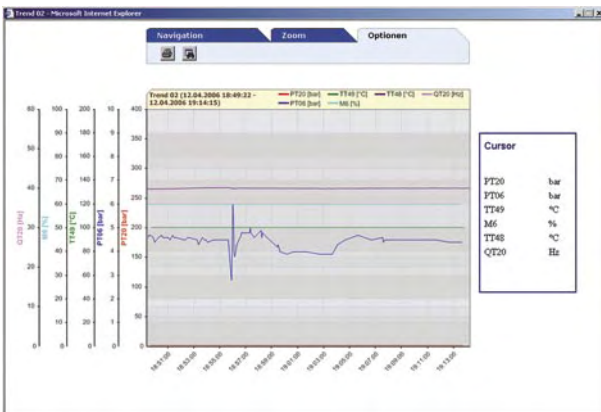

Factory Application Server

for

Data base ◀

Reporting ◀

Data distribution via Internet and Intranet

AREA OF APPLICATION

- Platform for several modules, that enable network-wide access to data and information and their processing
- Dynamic and quick report building with manufacturing data, personal data or sales data
 - Free sorting and analysing of data
 - Statistics and trend analyses
 - Exporting of reports in HTML, Excel, Word, PDF, ...
- Integrated view on data bases, tabulations and crevices
 - Logbook function
- Simple and secure user administration with individual settings for each module (Read and write rights, passwords etc.)

Factory Application Server

Factory Application Server

Operating systems:	Windows NT / 2000 / XP / 2003
	Order number:
Factory Application Server + FAS Designer	500-8200-01
Reporting Modul	500-8210-01
Chrystal Report Designer	500-8220-01
Chart Modul	500-8230-01