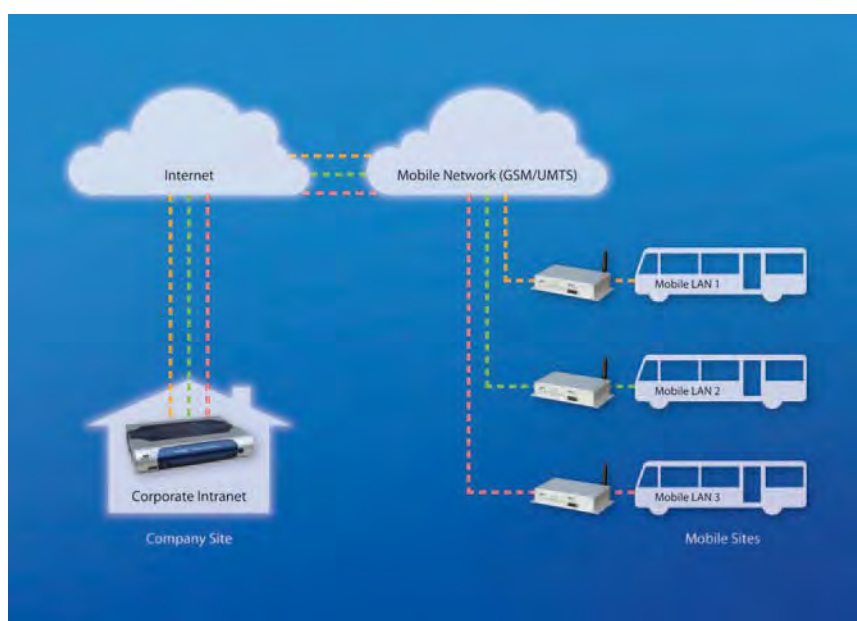

VPN with NC1000 and NetBox Wireless Routers -- Expand the Intranet to mobile sites